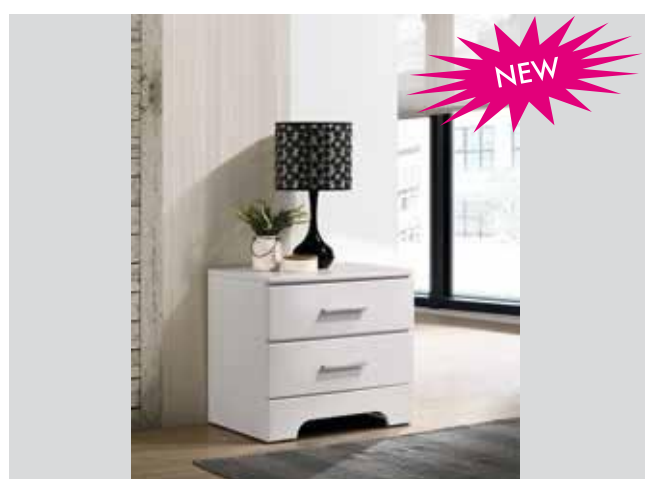

BEDS/FUTONS/DAYBEDS

PLATFORM BED

Skyler Platform Bed, 13.4"H

5109GY-CK 88.7" x 74.6"

5109GY-K 83.8" x 78.8

5109GY-Q 83.8" x 62.8"

5109GY-F 78.7" x 56.6"

5109GY-T 78.7" x 41.7"

5109GY-2 Night Stand, 21.1" x 11.8" x 21.7"H

5108WH-2